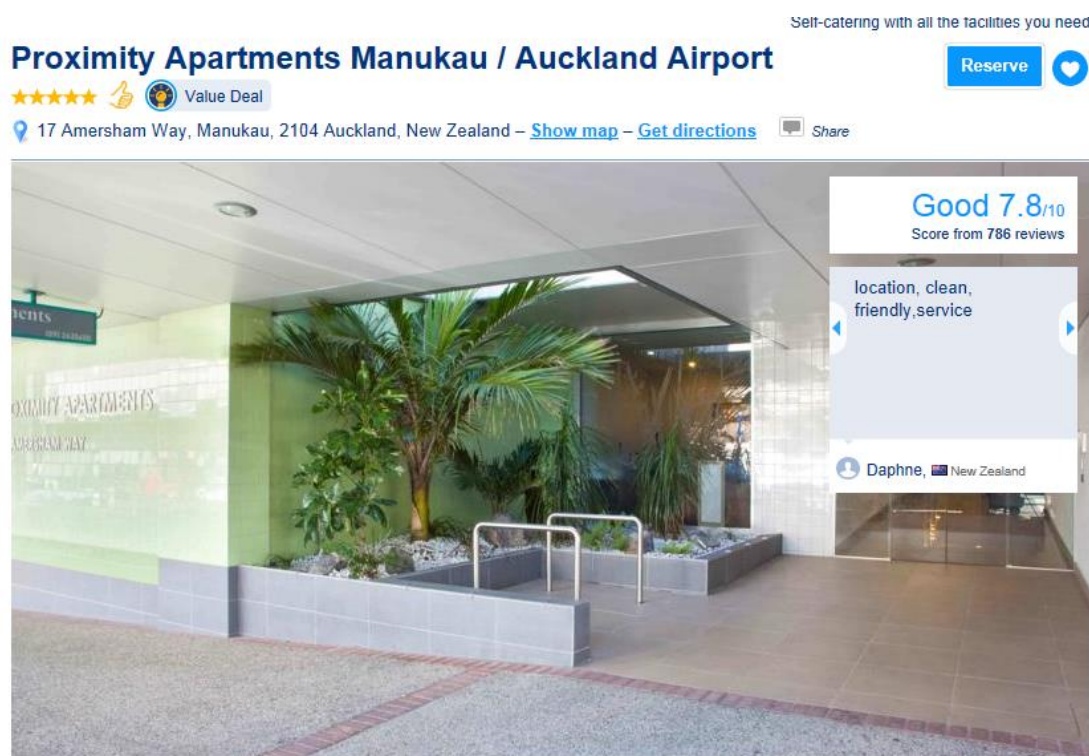

PROXIMITY APARTMENTS MANUKAU

Address: 17 Amersham Way, Manukau, 2104 Auckland, New Zealand

Contact Jilo – 09 263 5450

1. **1 Bedroom Apartment** – 1 queen size bed, TV (range $149 -$169)
2. **2 Bedroom Apartment** – 1 room queen size bed, 2nd room has a single bed (range $179 - $275)

Check-in From 2:00 pm

Check-out by 11:00am

Apartment facilities: Balcony, Patio, View, City view, Telephone, Radio, DVD Player, CD Player, Satellite Channels, Cable Channels, Flat-screen TV, Safety Deposit Box, Air Conditioning, Iron, Ironing Facilities, Seating Area, Fan, Washing Machine, Heating, Carpeted, Sofa, Clothes rack, Shower, Hairdryer, Free toiletries, Toilet, Bathroom, Refrigerator, Microwave, Dishwasher, Kitchen, Dining area, Electric kettle, Kitchenware, Oven, Stovetop, Toaster, Dining table, Alarm clock, Towels, Linen, Upper floors accessible by lift. Free WiFi is available in all rooms.

Bookings are made online with a credit card

<http://www.booking.com/hotel/nz/proximity-apartments.en-gb.html?aid=339463;label=msn-4%2AMa_zOws3s6R7wYQdGP9w-469972569;sid=4c76c217cb7a29052e39f5ba042ee903;dcid=4;checkin=2015-07-08;checkout=2015-07-09;ucfs=1;srfd=629d2340971108b8f751ed7fc6d142a8e3e20fbeX1;highlight_room=4483001>

More info online, <http://www.jasons.co.nz/manukau-city/proximity-apartments?adult=2#booking>